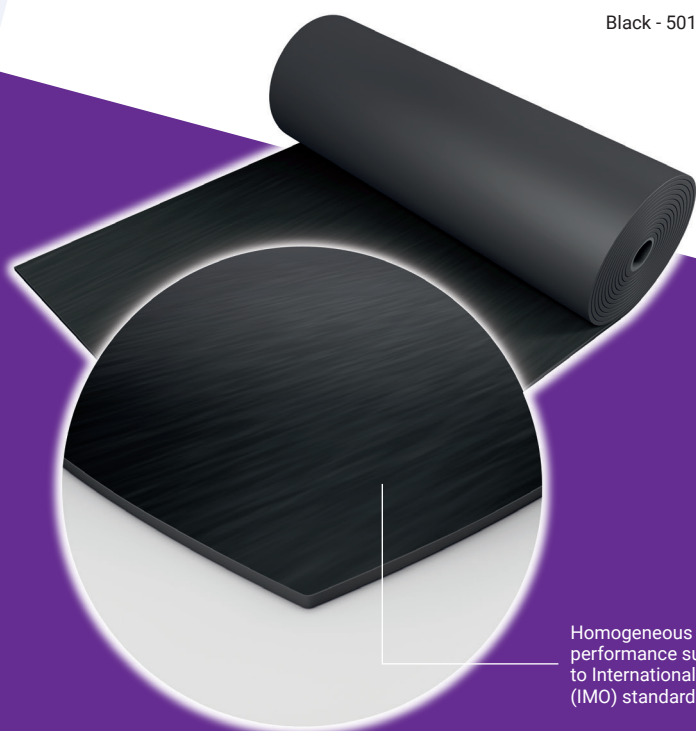

Harlequin Marine™

Harlequin Marine is extensively installed on cruise liners and conforms to International Marine Organization (IMO) standards and fire ratings. It's specified for permanent installation and is suitable for fitting within confined spaces on marine vessels and for scenery docks on cruise ships.

Harlequin Marine is also suitable for multi-purpose use, percussive dance including flamenco, Irish and tap, concerts, television, theatre and operatic performances.

Harlequin Marine is a hard-wearing, homogeneous PVC dance floor. It's fire resistant, with a slightly marbled surface to resist scuffing and hide marks. It can be laid on any hard, smooth sub-floor and is an excellent choice as the vinyl performance surface in conjunction with a Harlequin sprung floor.

Specification guide

Permanent or Portable	Permanent
Roll width	2m
Roll length	20m
Colours	Black
Thickness	2mm
Weight	3.35kg/m ²
Fire rating	IMO FTP Code part 2 & 5
Health and Safety	REACH compliant

Black - 501