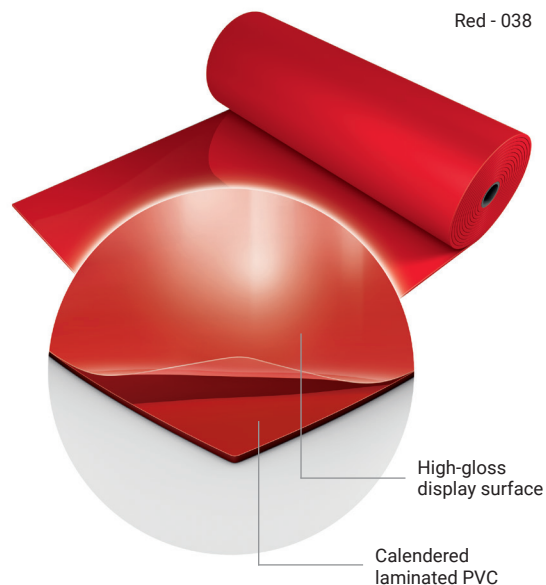

Red - 038

Gold - 050