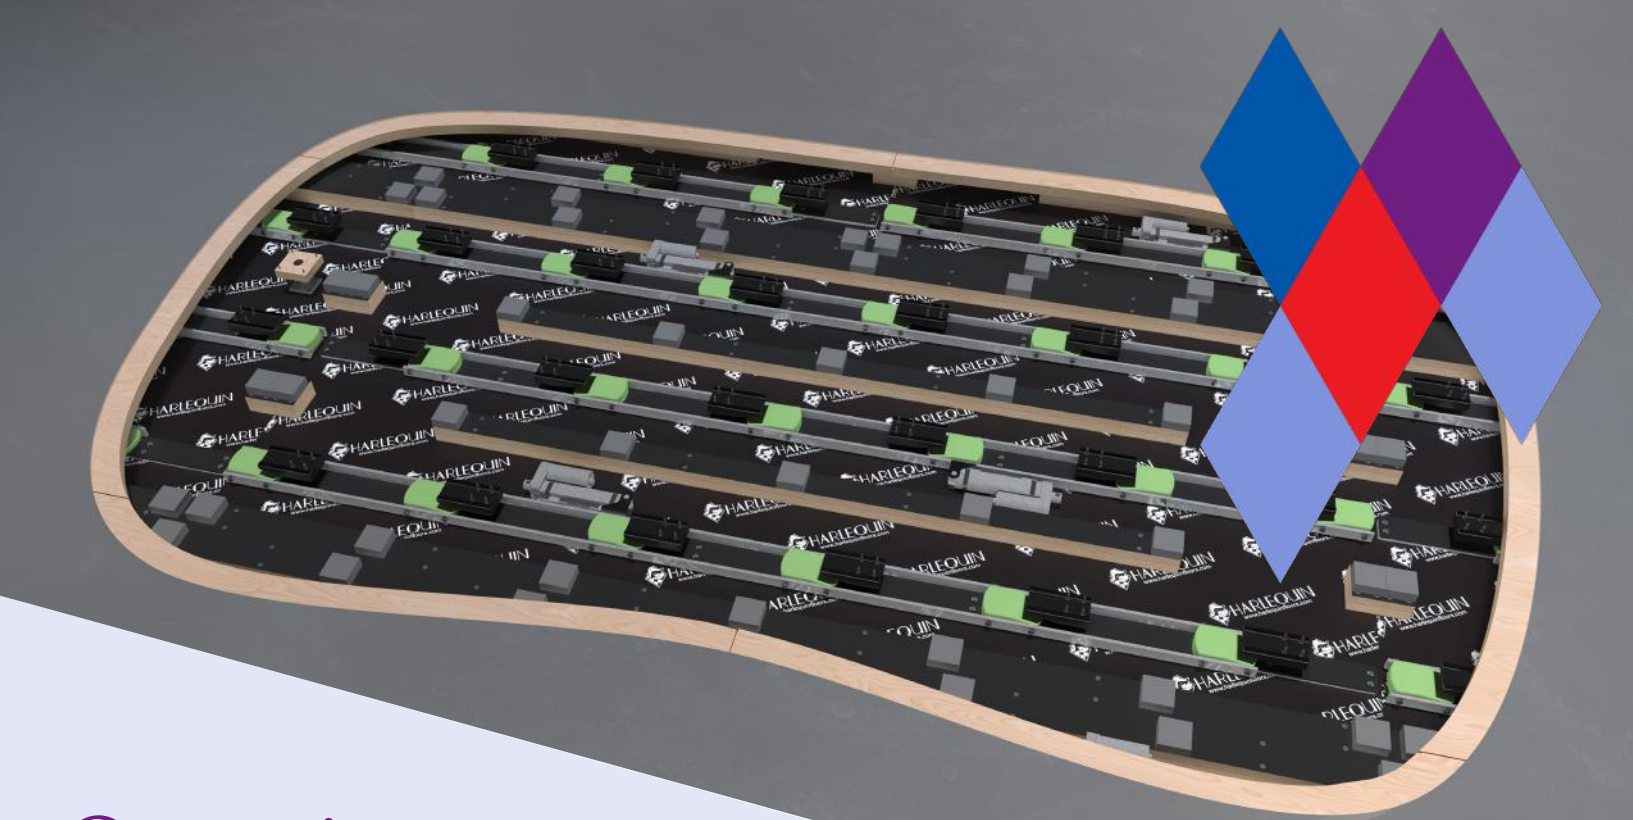

## Overview

Harlequin Liberty Switch is a modular multi-use floor that transforms from a rigid stage floor into a high-quality sprung floor designed for dance, so protecting dancers by reducing the risk of injury.

The base units house a series of moving carriages connected by straps running on high-strength carrier rails powered by actuators. Each actuator and associated controller are linked to a master control unit located off-stage. The upper panels are standard Harlequin Liberty with the addition of low-friction blocks on the underside.

Harlequin Liberty Switch can be custom designed to incorporate features such as traps, lifts and revolves as required. Areas of the floor can be quickly isolated to create rigid zones for the placement of pianos, scenery or retractable seating while the rest of the floor is used as a sprung dance floor.

All components are modular 'plug and play' to facilitate rapid replacement and easy maintenance.

This innovative and versatile floor has been designed for venues who regularly put on both dance and theatrical performances and so require both a sprung and a rigid floor in the same performance or rehearsal space.