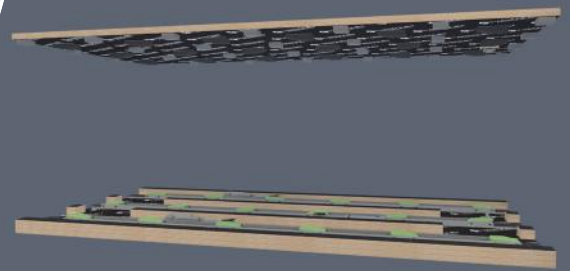

This has many benefits over the old approach of swapping floors between shows. It transforms from a sprung floor to a rigid floor in less than a minute using the intuitive touch display screen and is more cost-effective than an equivalent ballet wagon. There are no labour costs in laying and removing a temporary floor and no storage costs.

All components are modular 'plug and play' to facilitate rapid replacement and easy maintenance.

This innovative and versatile floor has been designed for venues who regularly put on both dance and theatrical performances and so require both a sprung and a rigid floor in the same performance or rehearsal space.

“We are extremely excited to be the first venue to have Harlequin Liberty Switch! It is easy to use and it is great being able to switch between a sprung and rigid floor so quickly.”

Martin Schlöpfer  
Ballet Director and Chief  
Choreographer of the  
Vienna State Ballet

# Specifications

- Much cheaper than an equivalent ballet wagon
- No labour costs to swap floors during and between shows
- Space saving with no storage costs
- Simple to operate
- Transforms from a sprung floor to a rigid floor in less than a minute
- Can incorporate features such as traps and create sprung and rigid 'zones' in the floor as required
- Requires no power to stay in selected mode, power requirement single phase 16 Amp
- UK Patent GB2592382. International Patent Pending