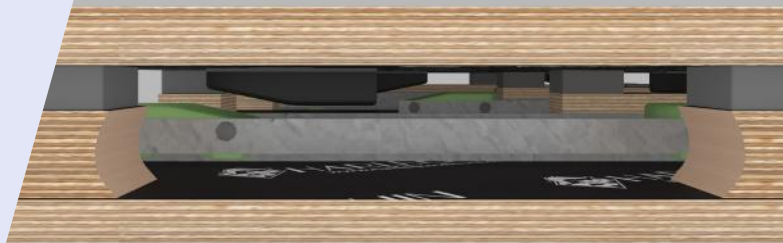

## Overview

Harlequin Liberty Switch is a modular multi-use floor that transforms from a rigid stage floor into a high-quality sprung floor designed for dance, so protecting dancers by reducing the risk of injury.

The base units house a series of moving carriages connected by straps running on high-strength carrier rails powered by actuators. Each actuator and associated controller are linked to a master control unit located off-stage. The upper panels are standard Harlequin Liberty with the addition of low-friction blocks on the underside.

Harlequin Liberty Switch can be custom designed to incorporate features such as traps, lifts and revolves as required. Areas of the floor can be quickly isolated to create rigid zones for the placement of pianos, scenery or retractable seating while the rest of the floor is used as a sprung dance floor.