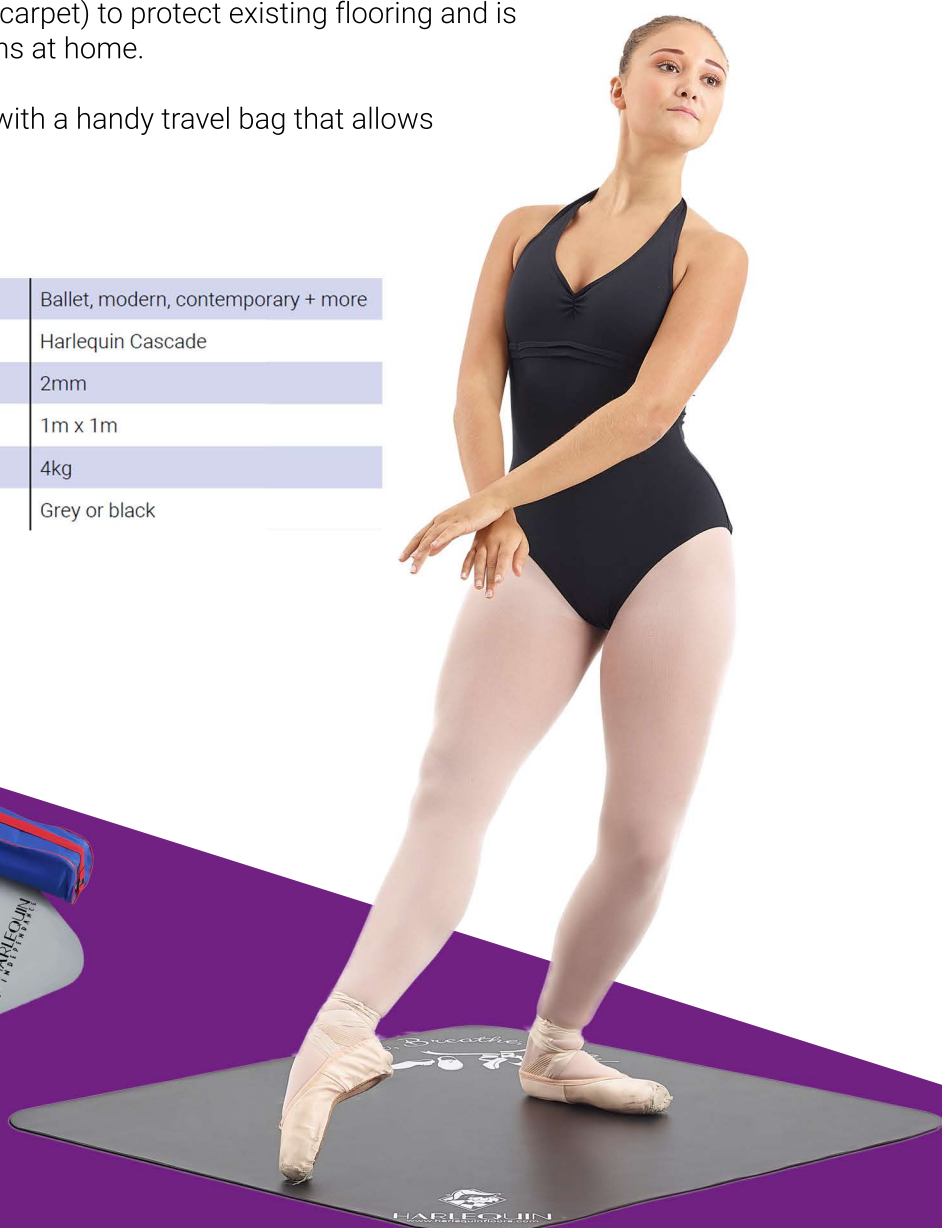

Harlequin

Practice Mat

The **Harlequin Practice Mat** has been designed to give dancers the chance to practise their dance moves on Harlequin Cascade, the floor of choice for:

The Royal Ballet, New York City Ballet, The Bolshoi Ballet, English National Ballet, Riverdance, Sydney Dance Company, Royal Academy of Dance, Scottish Ballet, Glyndebourne Opera House, Sadler's Wells, Hong Kong Ballet, American Ballet Theatre, Trinity Laban Conservatoire and many more.

The **Harlequin Practice Mat** is a 1m x 1m area of Harlequin Cascade that can be laid down onto any hard surface (but not carpet) to protect existing flooring and is the perfect size to practise those variations at home.

The **Harlequin Practice Mat** also comes with a handy travel bag that allows easy portability.

Specification Guide

Dance type	Ballet, modern, contemporary + more
Material	Harlequin Cascade
Thickness	2mm
Dimensions	1m x 1m
Weight	4kg
Colour	Grey or black